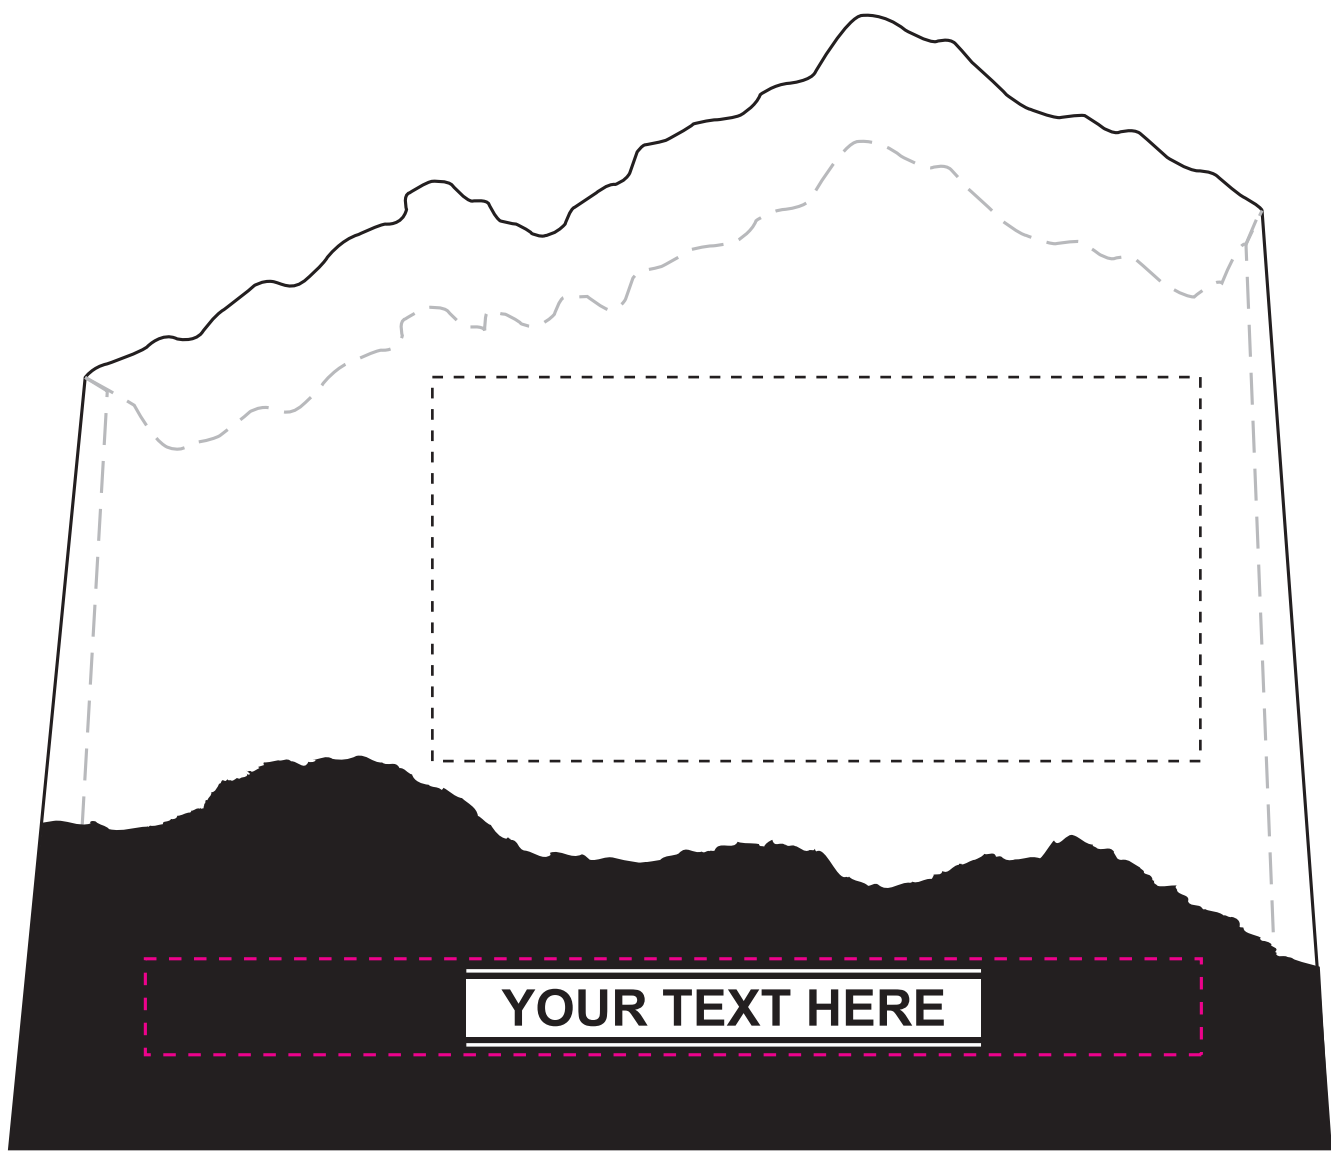

#951 FRONT ETCHED - WITH DESIGN

MAXIMUM ETCHING AREA

TOP 2" H X 4" W

NAME 0.5" H X 5.5" W

#951 FRONT ETCHED - WITHOUT DESIGN

MAXIMUM ETCHING AREA  
3"H X 5.5"W